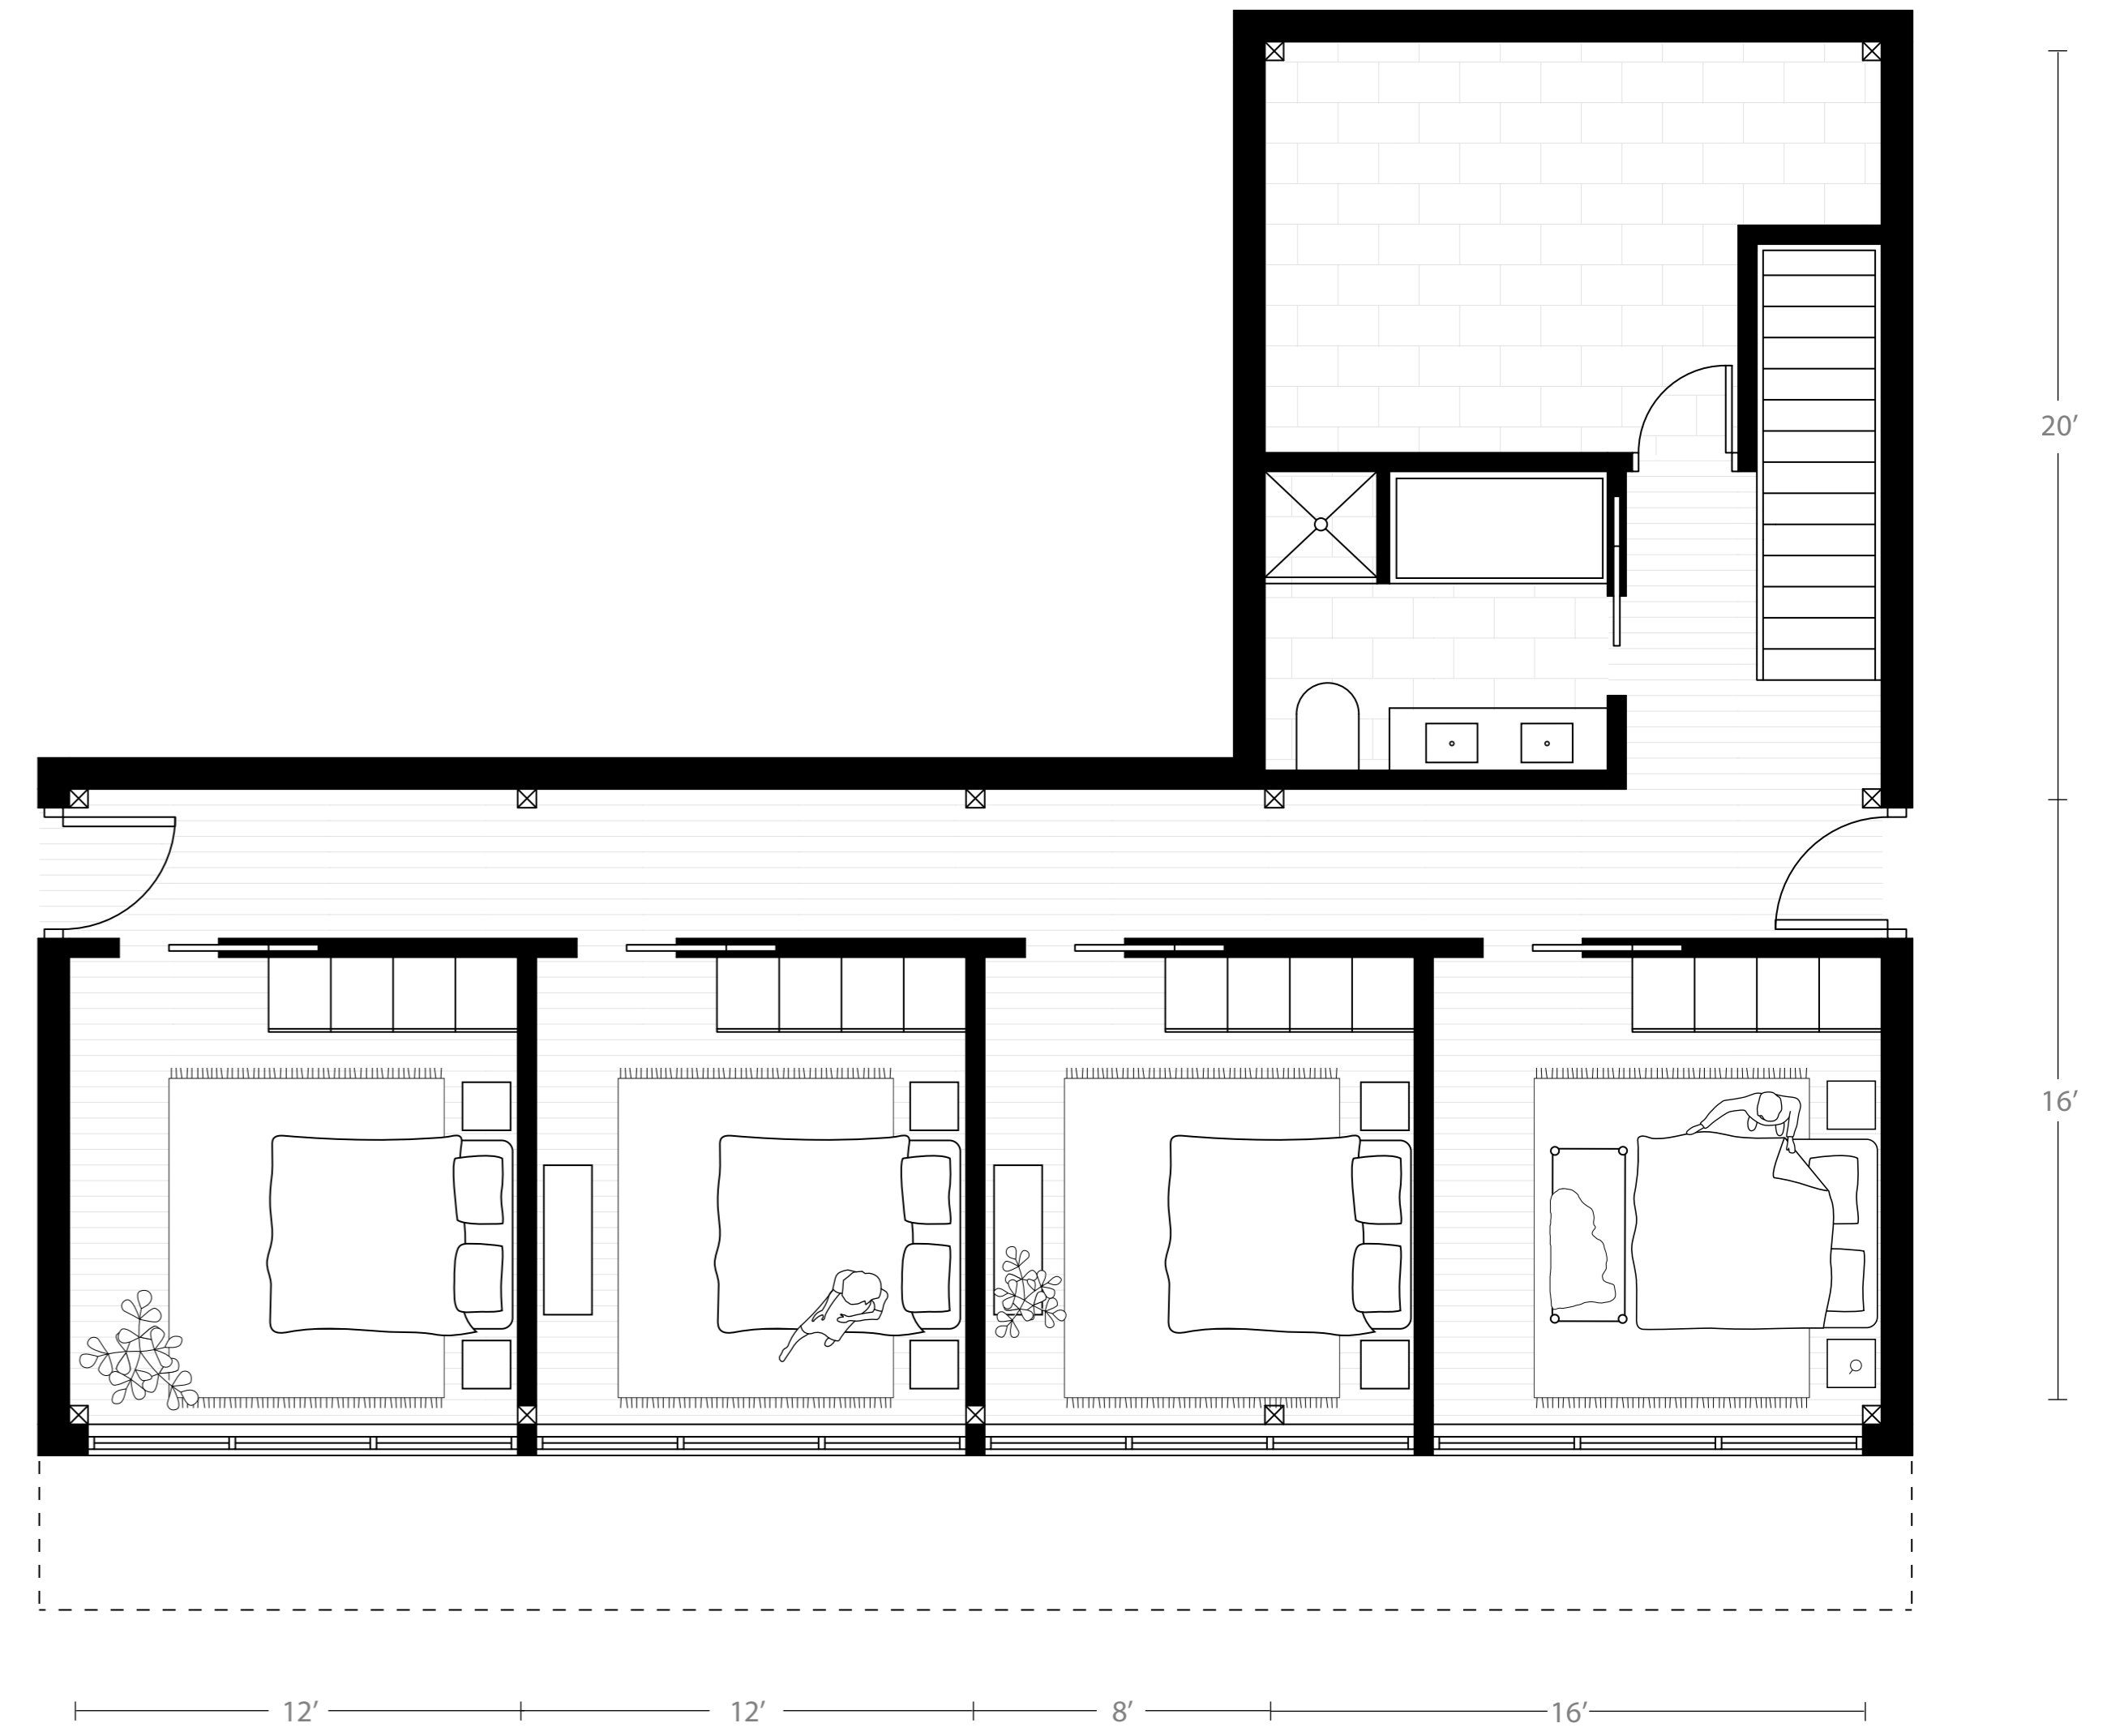

ARMSTRONG  
Interior: 2,168 sq. ft.  
Covered deck: 464 sq. ft.

6'  
20'  
16'

12' 12' 8' 16'