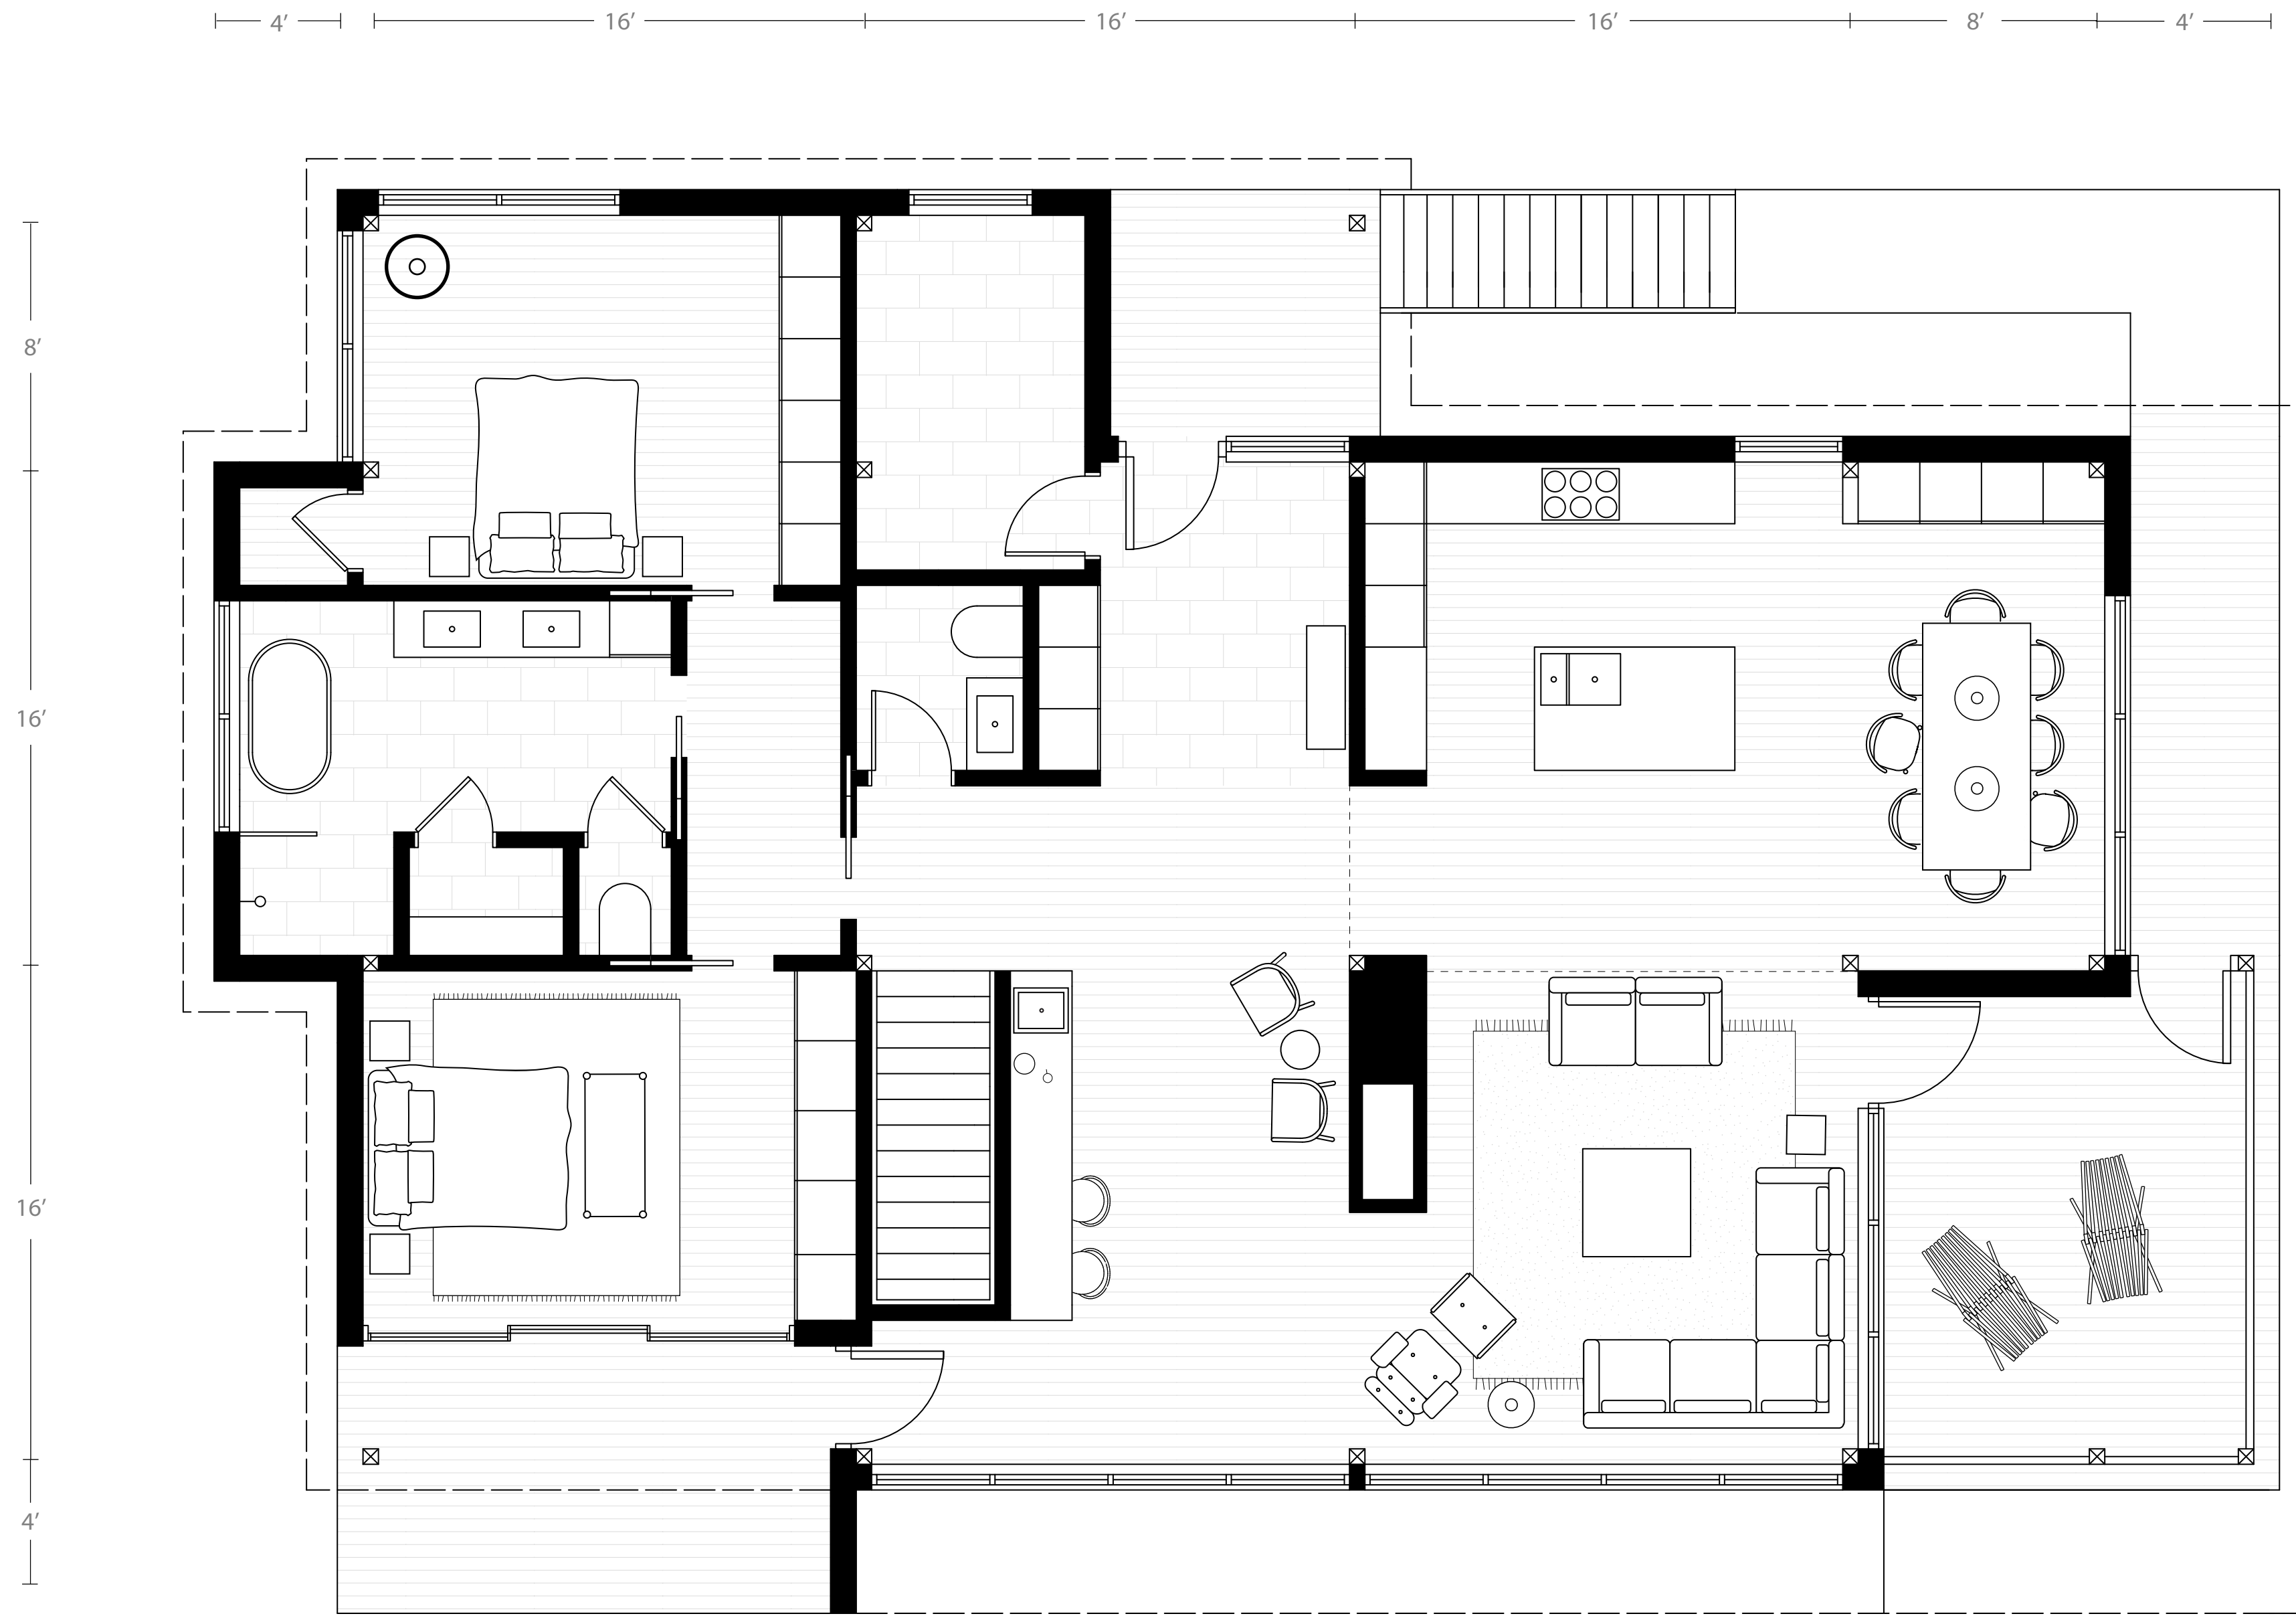

CAROTHERS
Interior: 2,816 sq. ft.
Covered deck: 624 sq. ft.

GROUND FLOOR

BASEMENT