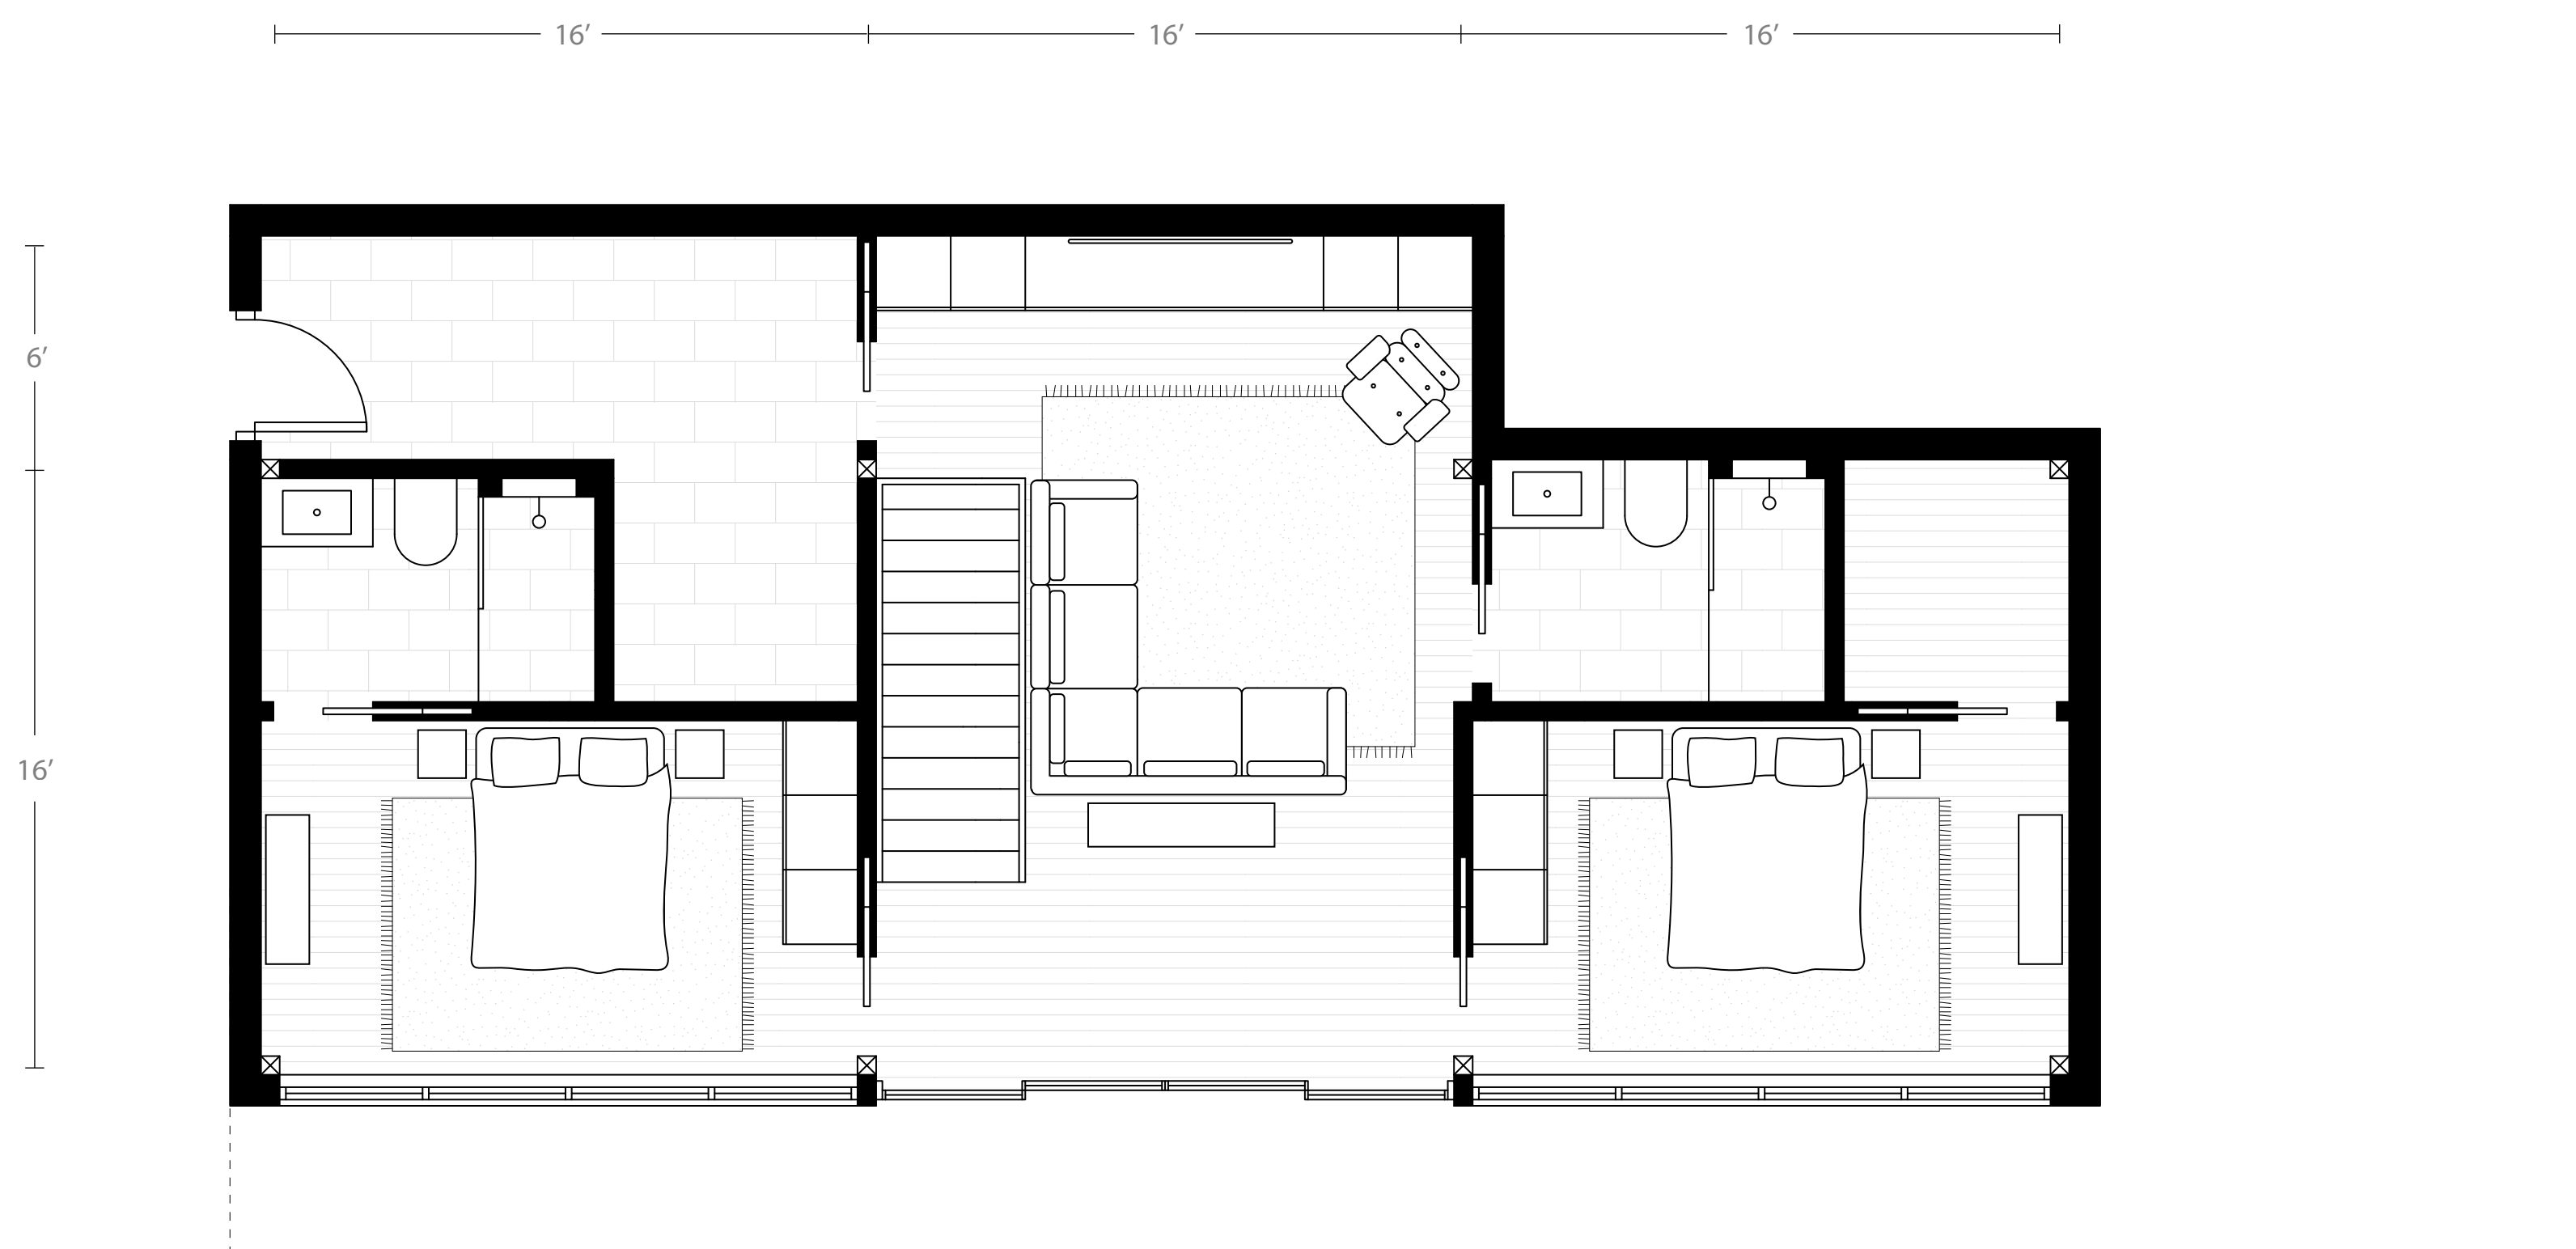

CAROTHERS
Interior: 2,816 sq. ft.
Covered deck: 624 sq. ft.

GROUND FLOOR

BASEMENT